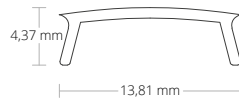

TBP3 DRYWALL | TROCKENBAU

LED Stripes max. 14 mm
77 mm x 14,5 mm | 339 g/m

200 cm **8102051** 300 cm **8102151**

COVERS | ABDECKUNGEN

C1 opal/satinised | opal/satiniert | 65 %

PC | 13,81 mm x 4,37 mm

200cm **8600004** 250cm **8600026** 300cm **8600080** 600cm **8600037**

C2 transparent | klar | 85 %

PC | 13,81 mm x 4,37 mm

200cm **8600003**

C32 black/matt | schwarz/matt | 25 %

PC | 13,81 mm x 4,37 mm

200cm **8600070** 300cm **8600103** 600cm **8600071**

END CAPS | ENDKAPPEN

E208 PVC | 1 PCS/STK

E208 **81023009**

E209 PVC | 1 PCS/STK | Cable/Kabel

E209 **81023010**

C1S Protective cover | Schutzcover

14,23 mm x 11,26 mm

500 cm **8600065**

The protective covers C1S and C10S soft are clicked into the aluminium profile for protection after the installation of drywall and tile profiles. The high-quality soft PVC is very robust and withstands the pressure of filling/plastering or painting. The protective cover prevents putty, glue, sealing material, silicone or paint from penetrating into the interior. Then the protective cover is removed, cleaned and is reusable several times over. Finally, the cover (PC) can be inserted into the profile.