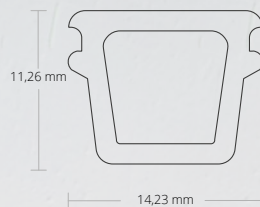

TBP3 DRYWALL | TROCKENBAU

LED Stripes max. 14 mm
77 mm x 14,5 mm | 339 g/m

200 cm **8102051** 300 cm **8102151**

COVERS | ABDECKUNGEN

C1 opal/satinised | opal/satiniert | 65 %

PC | 13,81 mm x 4,37 mm

200cm **8600004** 250cm **8600026** 300cm **8600080** 600cm **8600037**

C2 transparent | klar | 85 %

PC | 13,81 mm x 4,37 mm

200cm **8600003**

C32 black/matt | schwarz/matt | 25 %

PC | 13,81 mm x 4,37 mm

200cm **8600070** 300cm **8600103** 600cm **8600071**

END CAPS | ENDKAPPEN

E208 PVC | 1 PCS/STK

E208 **81023009**

E209 PVC | 1 PCS/STK | Cable/Kabel

E209 **81023010**

C1S Protective cover | Schutzcover

14,23 mm x 11,26 mm

500 cm **8600065**

The protective covers C1S and C10S soft are clicked into the aluminium profile for protection after the installation of drywall and tile profiles. The high-quality soft PVC is very robust and withstands the pressure of filling/plastering or painting. The protective cover prevents putty, glue, sealing material, silicone or paint from penetrating into the interior. Then the protective cover is removed, cleaned and is reusable several times over. Finally, the cover (PC) can be inserted into the profile.