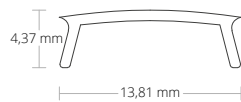

TBP4 DRYWALL | TROCKENBAU

LED Stripes max. 14 mm
47 mm x 14,5 mm | 218 g/m

200 cm **8102042** 300 cm **8102142**

COVERS | ABDECKUNGEN

C1 opal/satinised | opal/satiniert | 65 %

PC | 13,81 mm x 4,37 mm

200cm **8600004** 250cm **8600026** 300cm **8600080** 600cm **8600037**

C2 transparent | klar | 85 %

PC | 13,81 mm x 4,37 mm

200cm **8600003**

C32 black/matt | schwarz/matt | 25 %

PC | 13,81 mm x 4,37 mm

200cm **8600070** 300cm **8600103** 600cm **8600071**

END CAPS | ENDKAPPEN

E210 PVC | 1 PCS/STK

E210 **81023011**

E211 PVC | 1 PCS/STK | Cable/Kabel

E211 **81023012**

C1S Protective cover | Schutzcover

14,23 mm x 11,26 mm

500 cm **8600065**

The protective covers C1S and C10S soft are clicked into the aluminium profile for protection after the installation of drywall and tile profiles. The high-quality soft PVC is very robust and withstands the pressure of filling/plastering or painting. The protective cover prevents putty, glue, sealing material, silicone or paint from penetrating into the interior. Then the protective cover is removed, cleaned and is reusable several times over. Finally, the cover (PC) can be inserted into the profile.