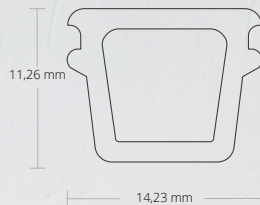

TBP4 DRYWALL | TROCKENBAU

LED Stripes max. 14 mm
47 mm x 14,5 mm | 218 g/m

200 cm **8102042** 300 cm **8102142**

COVERS | ABDECKUNGEN

C1 opal/satinised | opal/satiniert | 65 %

PC | 13,81 mm x 4,37 mm

200cm **8600004** 250cm **8600026** 300cm **8600080** 600cm **8600037**

C2 transparent | klar | 85 %

PC | 13,81 mm x 4,37 mm

200cm **8600003**

C32 black/matt | schwarz/matt | 25 %

PC | 13,81 mm x 4,37 mm

200cm **8600070** 300cm **8600103** 600cm **8600071**

END CAPS | ENDKAPPEN

E210 PVC | 1 PCS/STK

E210 **81023011**

E211 PVC | 1 PCS/STK | Cable/Kabel

E211 **81023012**

C1S Protective cover | Schutzcover

14,23 mm x 11,26 mm

500 cm **8600065**

The protective covers C1S and C10S soft are clicked into the aluminium profile for protection after the installation of drywall and tile profiles. The high-quality soft PVC is very robust and withstands the pressure of filling/plastering or painting. The protective cover prevents putty, glue, sealing material, silicone or paint from penetrating into the interior. Then the protective cover is removed, cleaned and is reusable several times over. Finally, the cover (PC) can be inserted into the profile.