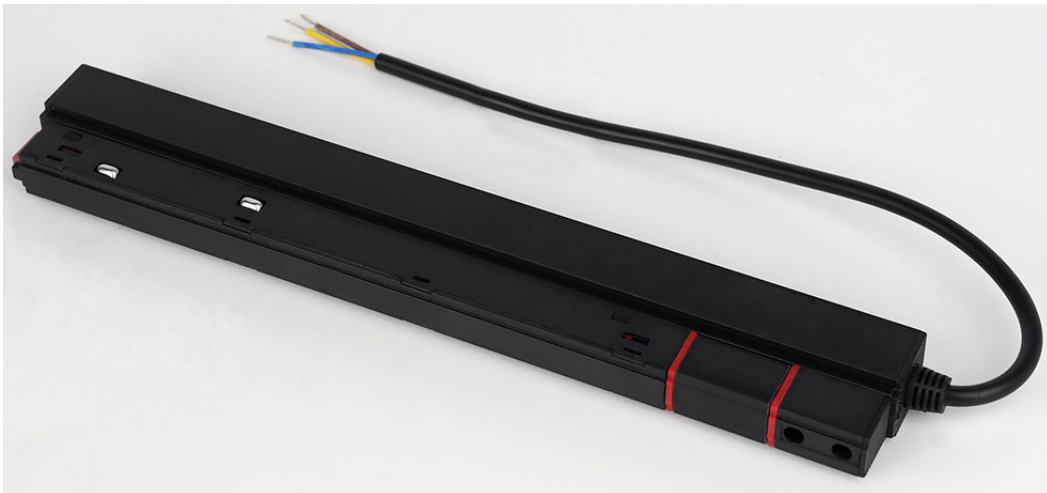

Product Group
Magnetic Track System
48V Low Voltage

Magnetic
48V

Magnetic 48V Transfo Power Supply 100W

Magnetische transfo in-rail systeem 100W
Transfo magnétique intérieur 100W in-rail

Model No.: AM-MR-10A48E (upgraded comparable new product WZ-CX2010048W)

Specifications

Model n°	AM-MR-20A48E (upgrade CX2010048W)
Input Voltage	220-240V
Output	DC48V 4.2V
Max. Power	100W
Efficiency	90%
IP Rate	not waterproof
Dimensions	275*99*27mm