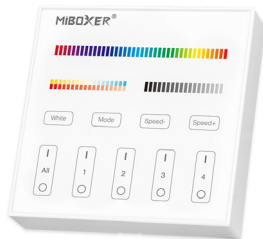

Magnetic 48V

B0 Panel Remote (RGB+CCT)

- Adopt a high precision capacitive touch IC
- Magnetic installation
- 2.4G RF wireless transmission technology
- Support MiBoxer/Mi-Light 2.4G series
- Control distance: 30m
- 16 Millions colors
- Brightness, color temperature and Saturation adjustable

4-Zone Remote Panel

B4 Panel Remote (RGB+CCT)

- Adopt a high precision capacitive touch IC
- Magnetic installation
- 2.4G RF wireless transmission technology
- Support MiBoxer/Mi-Light 2.4G series
- Control distance: 30m
- 16 Millions colors
- Brightness, color temperature and Saturation adjustable