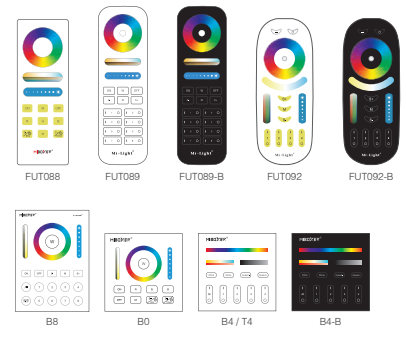

Brightness dimming

Touch the brightness slider to dim the light with soft light and no flicker.

DUAL WHITE (CCT) : de veelzijdigheid van warmwit tot koudwit, gedimd of op volle kracht.

E14 LED Lamp 4 WATT
CCT 2700K-6500K
400 Lumen Lichthoek 180°
afmetingen H110 x Ø37.5mm
FUT109

GU10 Spot 6 WATT
CCT 2700K-6500K
550 Lumen Lichthoek 220°
afmetingen H100 x Ø57mm
FUT017

E27 LED Lamp 9 WATT
CCT 2700K-6500K
850 Lumen Lichthoek 220°
afmetingen H122 x Ø59.5mm
FUT019

GU10 LED Spot 6 WATT
CCT 2700K-6500K
580 Lumen Lichthoek 30°
afmetingen H72 x Ø50mm
FUT107

SL Inbouwspot 3 WATT IP66
12V DC
Lichthoek 36°
aluminium behuizing
afmetingen Ø52mm, inbouw Ø42mm

WATERPROOF
IP66

Keuze uit 4 Types
SL1-12 SINGLE Colour 2700K
SL2-12 DUAL Colour CCT
SL3-12 RGB
SL4-12 RGBW

Colour Your World with MiBoxer Lampen & Downlights RGB+CCT

Functionele Downlights

2.4 GHz RF inbouw

Downlight 6 WATT
RGB+CCT 2700K-6500K
600 Lumen
Lichthoek 120°
afmetingen Ø118mm x H38mm
FUT068 inbouw Ø90-95mm

Downlight 9 WATT
RGB+CCT 2700K-6500K
720 Lumen
Lichthoek 120°
afmetingen Ø138mm x H40mm
FUT061 inbouw Ø110-125mm

Downlight 12 WATT
RGB+CCT 2700K-6500K
1100 Lumen
Lichthoek 120°
afmetingen Ø180mm x H40mm
FUT066 inbouw Ø145-150mm

Downlight 9 WATT SQ
RGB+CCT 2700K-6500K
720 Lumen
Lichthoek 120°
afmetingen 120x120mm x H35mm
FUT064 inbouw 105x105mm