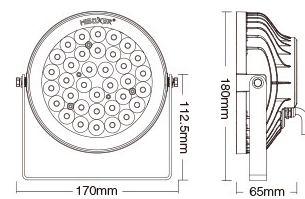

Garden Light 25W 15°

Model No.: FUTC05
RGB+CCT 2700k-6500k Multicolour
AC100-240V
Lichthoek 25°
2100 Lumen
2.4Kg