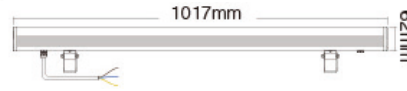

RL1-24 24W 230VDC
Model No.: RL1-48 100cm
RGB+CCT 2700k-6500k Multicolour
200-240V
Lichthoek 15° x 60°
1800 Lumen
2.4Kg