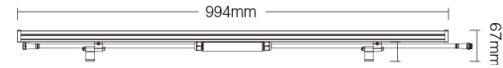

RL5-24 24W 24VDC

Model No.: RL5-24 100cm
RGB+CCT 2700k-6500k Multicolour
200-240V
Lichthoek 24°
1600 Lumen
2.4Kg

- 2.4GHz RF Remote Controllable
- 16 Millions of colors to choose
- Saturation adjustable
- Color temperature adjustable
- Brightness adjustable