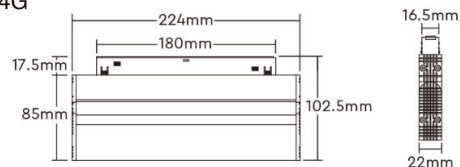

6 WATT MAGNETIC LINEAR LIGHT

Controlling Zigbee 3.0 & 2.4G
440 Lumen
RGB+CCT 2700k-6500k
Lichthoek 24°
BLACK Aluminium

MAGNETIC RAIL : INBOUW GYPROC, INBOUW PLAASTER OF OPBOUW
voor alle toebehoren en armaturen 48V : zie catalogus MIBOXER

VERZONKEN

Inbouw GYPROC

PLAASTER

Inbouw PLAASTER

OPBOUW

Opbouw montage