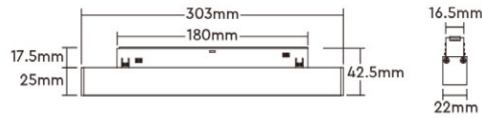

LINEAR MAGNETIC

Magnetic
TRACKSYSTEM

MAGNETIC LINEAR LIGHT 12W

Controlling Zigbee 3.0
735 Lumen
RGB + CCT 2700k-6500k
Lichthoek 120°