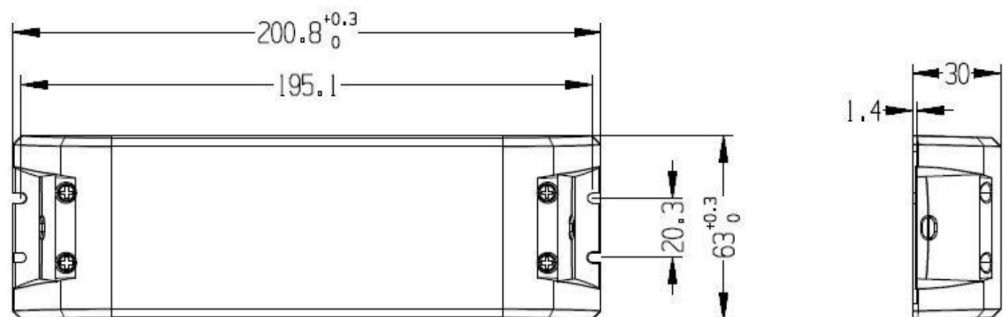

SAFETY STANDARD ✓
European Norm: EN61347

TECHNISCHE KENMERKEN

Power Supply	COMPACT SNA CV 100W
Merk / Fabrikant	Snappy
Spanning	Constant Voltage
Max. Power	100W
Dimming Mode	TRIAC
Dimming range	20%-90%
Levensduur	30000h
Behuizing	Plastic
Afmetingen	200.8x63x30mm
INPUT Voltage	AC220-240VAC
OUTPUT Voltage	24VDC
Output Voltage Precision	+/-5%
Output kabellengte	max. 2m
Powerfactor	0,90
Safety standard	EN61347 European Norm
IP20	indoor use
Type	SP100-24VFT
European Label	CE