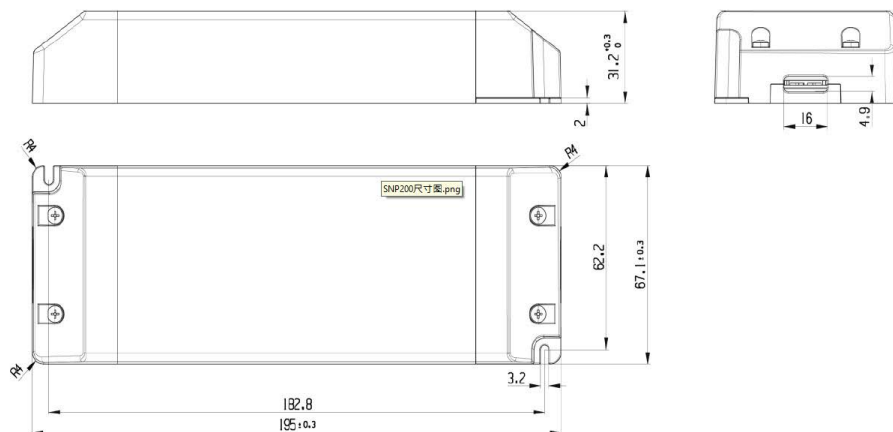

SAFETY STANDARD ✓
European Norm: EN61347

TECHNISCHE KENMERKEN

Power Supply	COMPACT SNA CV 150W
Merk / Fabrikant	Snappy
Spanning	Constant Voltage
Max. Power	150W
Dimming Mode	TRIAC
Dimming range	20%-90%
Levensduur	30000h
Behuizing	Plastic
Afmetingen	195x67.1x31.2mm
INPUT Voltage	AC220-240VAC
OUTPUT Voltage	24VDC
Output Voltage Precision	+/-5%
Output kabellengte	max. 2m
Powerfactor	0,90
Safety standard	EN61347 European Norm
IP20	indoor use
Type	SP150-24VFT
European Label	CE